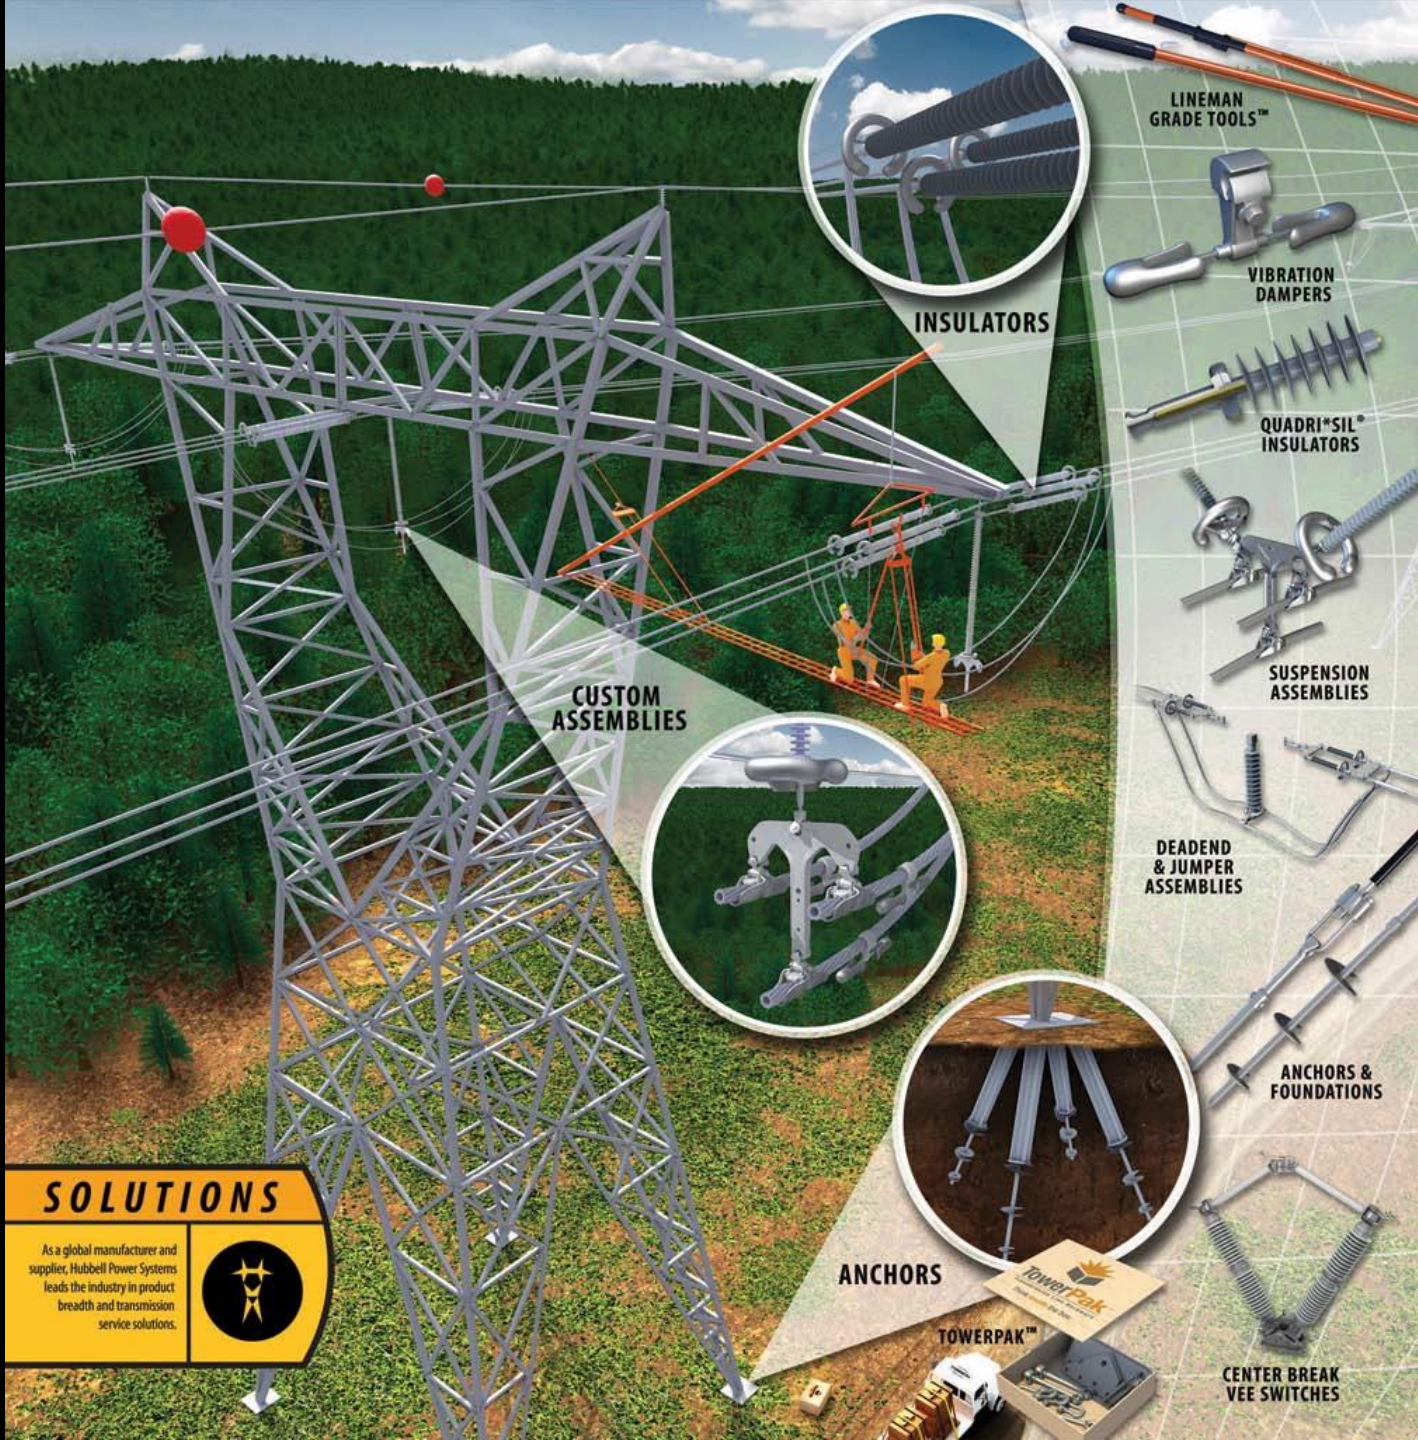

# TRANSMISSION

LINEMAN GRADE TOOLS™

VIBRATION DAMPERS

QUADRI\*SIL® INSULATORS

SUSPENSION ASSEMBLIES

DEADEND & JUMPER ASSEMBLIES

ANCHORS & FOUNDATIONS

ANCHORS

TOWERPAK™

CENTER BREAK VEE SWITCHES

INSULATORS

CUSTOM ASSEMBLIES

**SOLUTIONS**

As a global manufacturer and supplier, Hubbell Power Systems leads the industry in product breadth and transmission service solutions.

- ANCHORS & FOUNDATION
- CONNECTORS & HARDWARE
- FACTORY FORMED DEADENDS
- HOT LINE TOOLS
- INSULATORS
- ARRESTERS

# Sistemas de Amortecimento

- Espaçador Amortecedor;
- Espaçador Rígido;
- Amortecedor Stock Bridge;